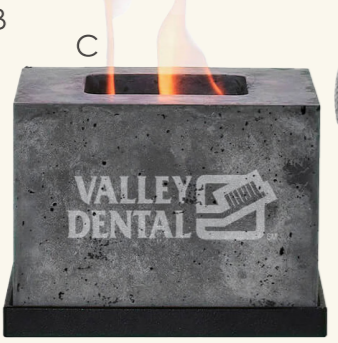

A: Recycled Vintage Washed Crew Sweatshirt, B: HydroFlask® 32oz Handle Bottle with Flex Straw, C: Portable Magic Karaoke Set, D: Recycled Wireless Charger

A: All Wrapped Up Gift Set with Blanket, B: Nike Tech Full-Zip Recycled Hoodie, C: Square Personal Tabletop Fireplace, D: Cozy Stocking Set with Beanie, E: Acacia Tray with Chocolate Almonds & Cashews