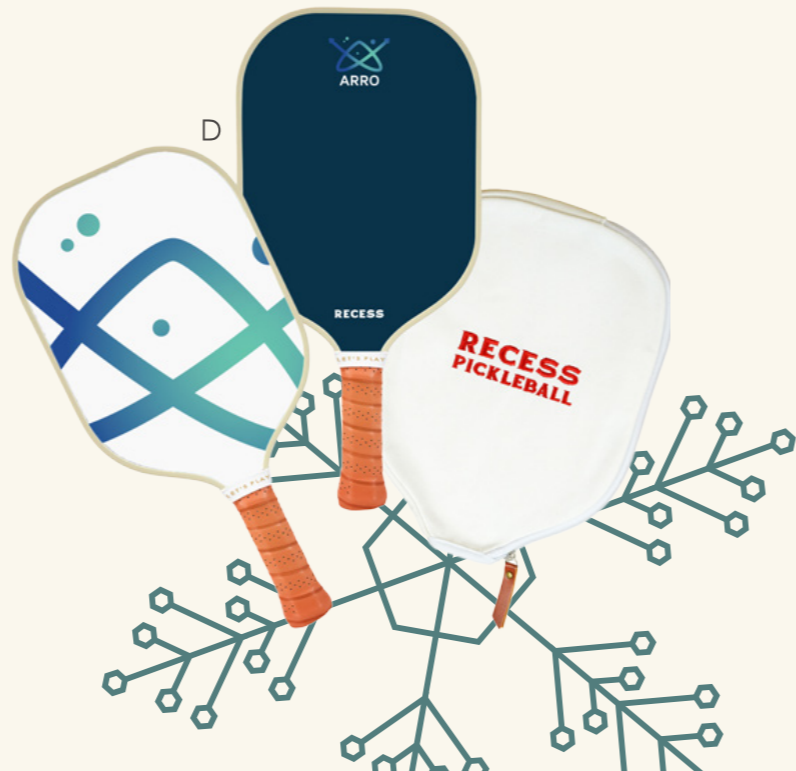

A: Recycled Vintage Washed Crew Sweatshirt, B: HydroFlask® 32oz Handle Bottle with Flex Straw, C: Portable Magic Karaoke Set, D: Recycled Wireless Charger

A: All Wrapped Up Gift Set with Blanket, B: Nike Tech Full-Zip Recycled Hoodie, C: Square Personal Tabletop Fireplace, D: Cozy Stocking Set with Beanie, E: Acacia Tray with Chocolate Almonds & Cashews

A: JBL Vibe Beam True Wireless Earbuds, B: Working Kit with Laptop Sleeve, Notebook, Three Pens and a Tech Taco, C: Outdoor Research® Packwood Pullover Fleece Hoodie, D: Snacking on the Go Kit

A

B

C

D

A

B

C

D

E

A: Happy Gift Set Kit with Notebook, Mug, Pen, Stowaway Bag & Trinket Pouch, B: THULE Recycled Lumion 16" Computer Backpack, C: 88 Acres Energy Boost Gift Set, D: Legends Highland Button Hoodie, E: Skullcandy Stomp Party Speaker

A: OGIO Transcend Quarter Zip, B: 20oz Stainless Steel Insulated Bottle with Carry Handle and Flip Spout C: Party Bamboo Speaker & Wireless Earbuds, D: RECESS Full Color Fiberglass Pickleball Paddle with a Canvas Zippered Cover