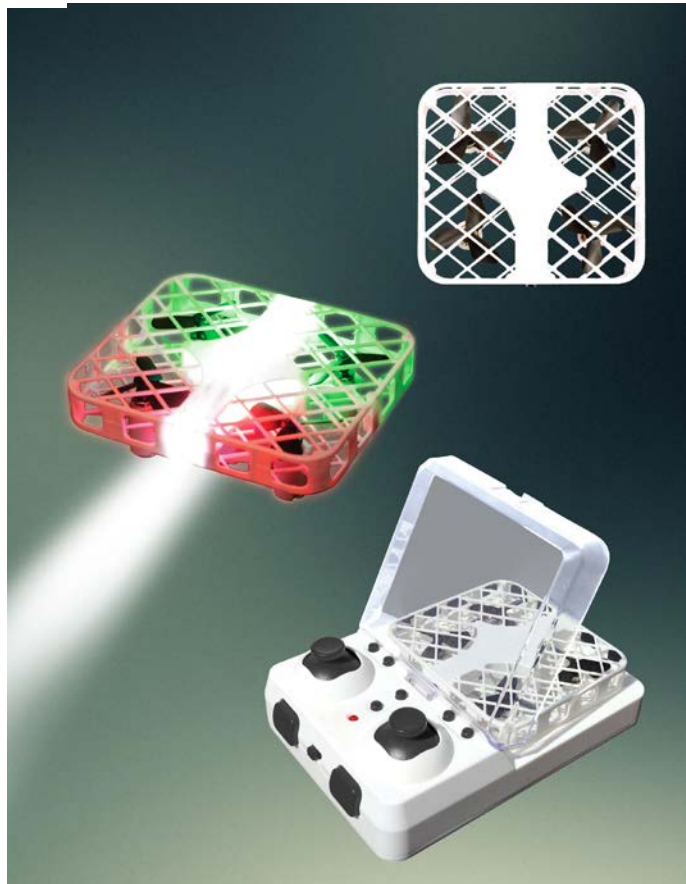

20
YEARS
BEST IN
SHOW

Cross Coal Black Ballpoint Pen

Bold both in size and concept, this innovative pen will not go unnoticed. Its design is reminiscent of futuristic steam trains seen on 1940s and 1950s era posters. The tracking device inside offers a suite of features to ensure you never get separated from it (or your phone). It's a truly unique writing instrument to own or give as a gift.

Floating Speaker

The Floating Speaker is a one-of-a-kind product that fuses design with technology, bringing you the best of both the worlds with this leap in the genre of Wireless Speakers. This product flawlessly levitates over a magnetic base that helps it to continuously rotate. With amazing sound-quality, this Floating Speaker stands out from the crowd of regular Wireless Speakers, making heads turn with awe and appreciation. There is also a light ring that displays various colors when in use.

Wireless Charging Portfolio

Linen polyester and soft PU wireless charging portfolio with magnetic closure. Features an integrated 5000mAh built in power bank for powering the wireless charging pad on the front cover. Internal pop up USB port for non-wireless charging tech products. Interior includes replaceable 64 ivory sheet lined notebook with matte black cover (8-1/4"L x 5-1/2"W x 3/8"D); organization panel (3 card holder, phone/tablet stand, elastic accessory storage); pen loop; interior LED charge indicator.

Mini Drone

Get lost in this stable and easy to fly mini drone that will entertain you for hours.

Aluminum Alloy Mouse Pad

Embracing the best performance possible, this aluminum alloy mouse pad has it all. Premium full-color imprint and high-gloss perimeter embellish its exquisite design, marking the start of a new chapter of mouse use and branding. Perfect for precision gaming and everyday use, this "King" of mouse pads will assist in enhancing brand loyalty daily.